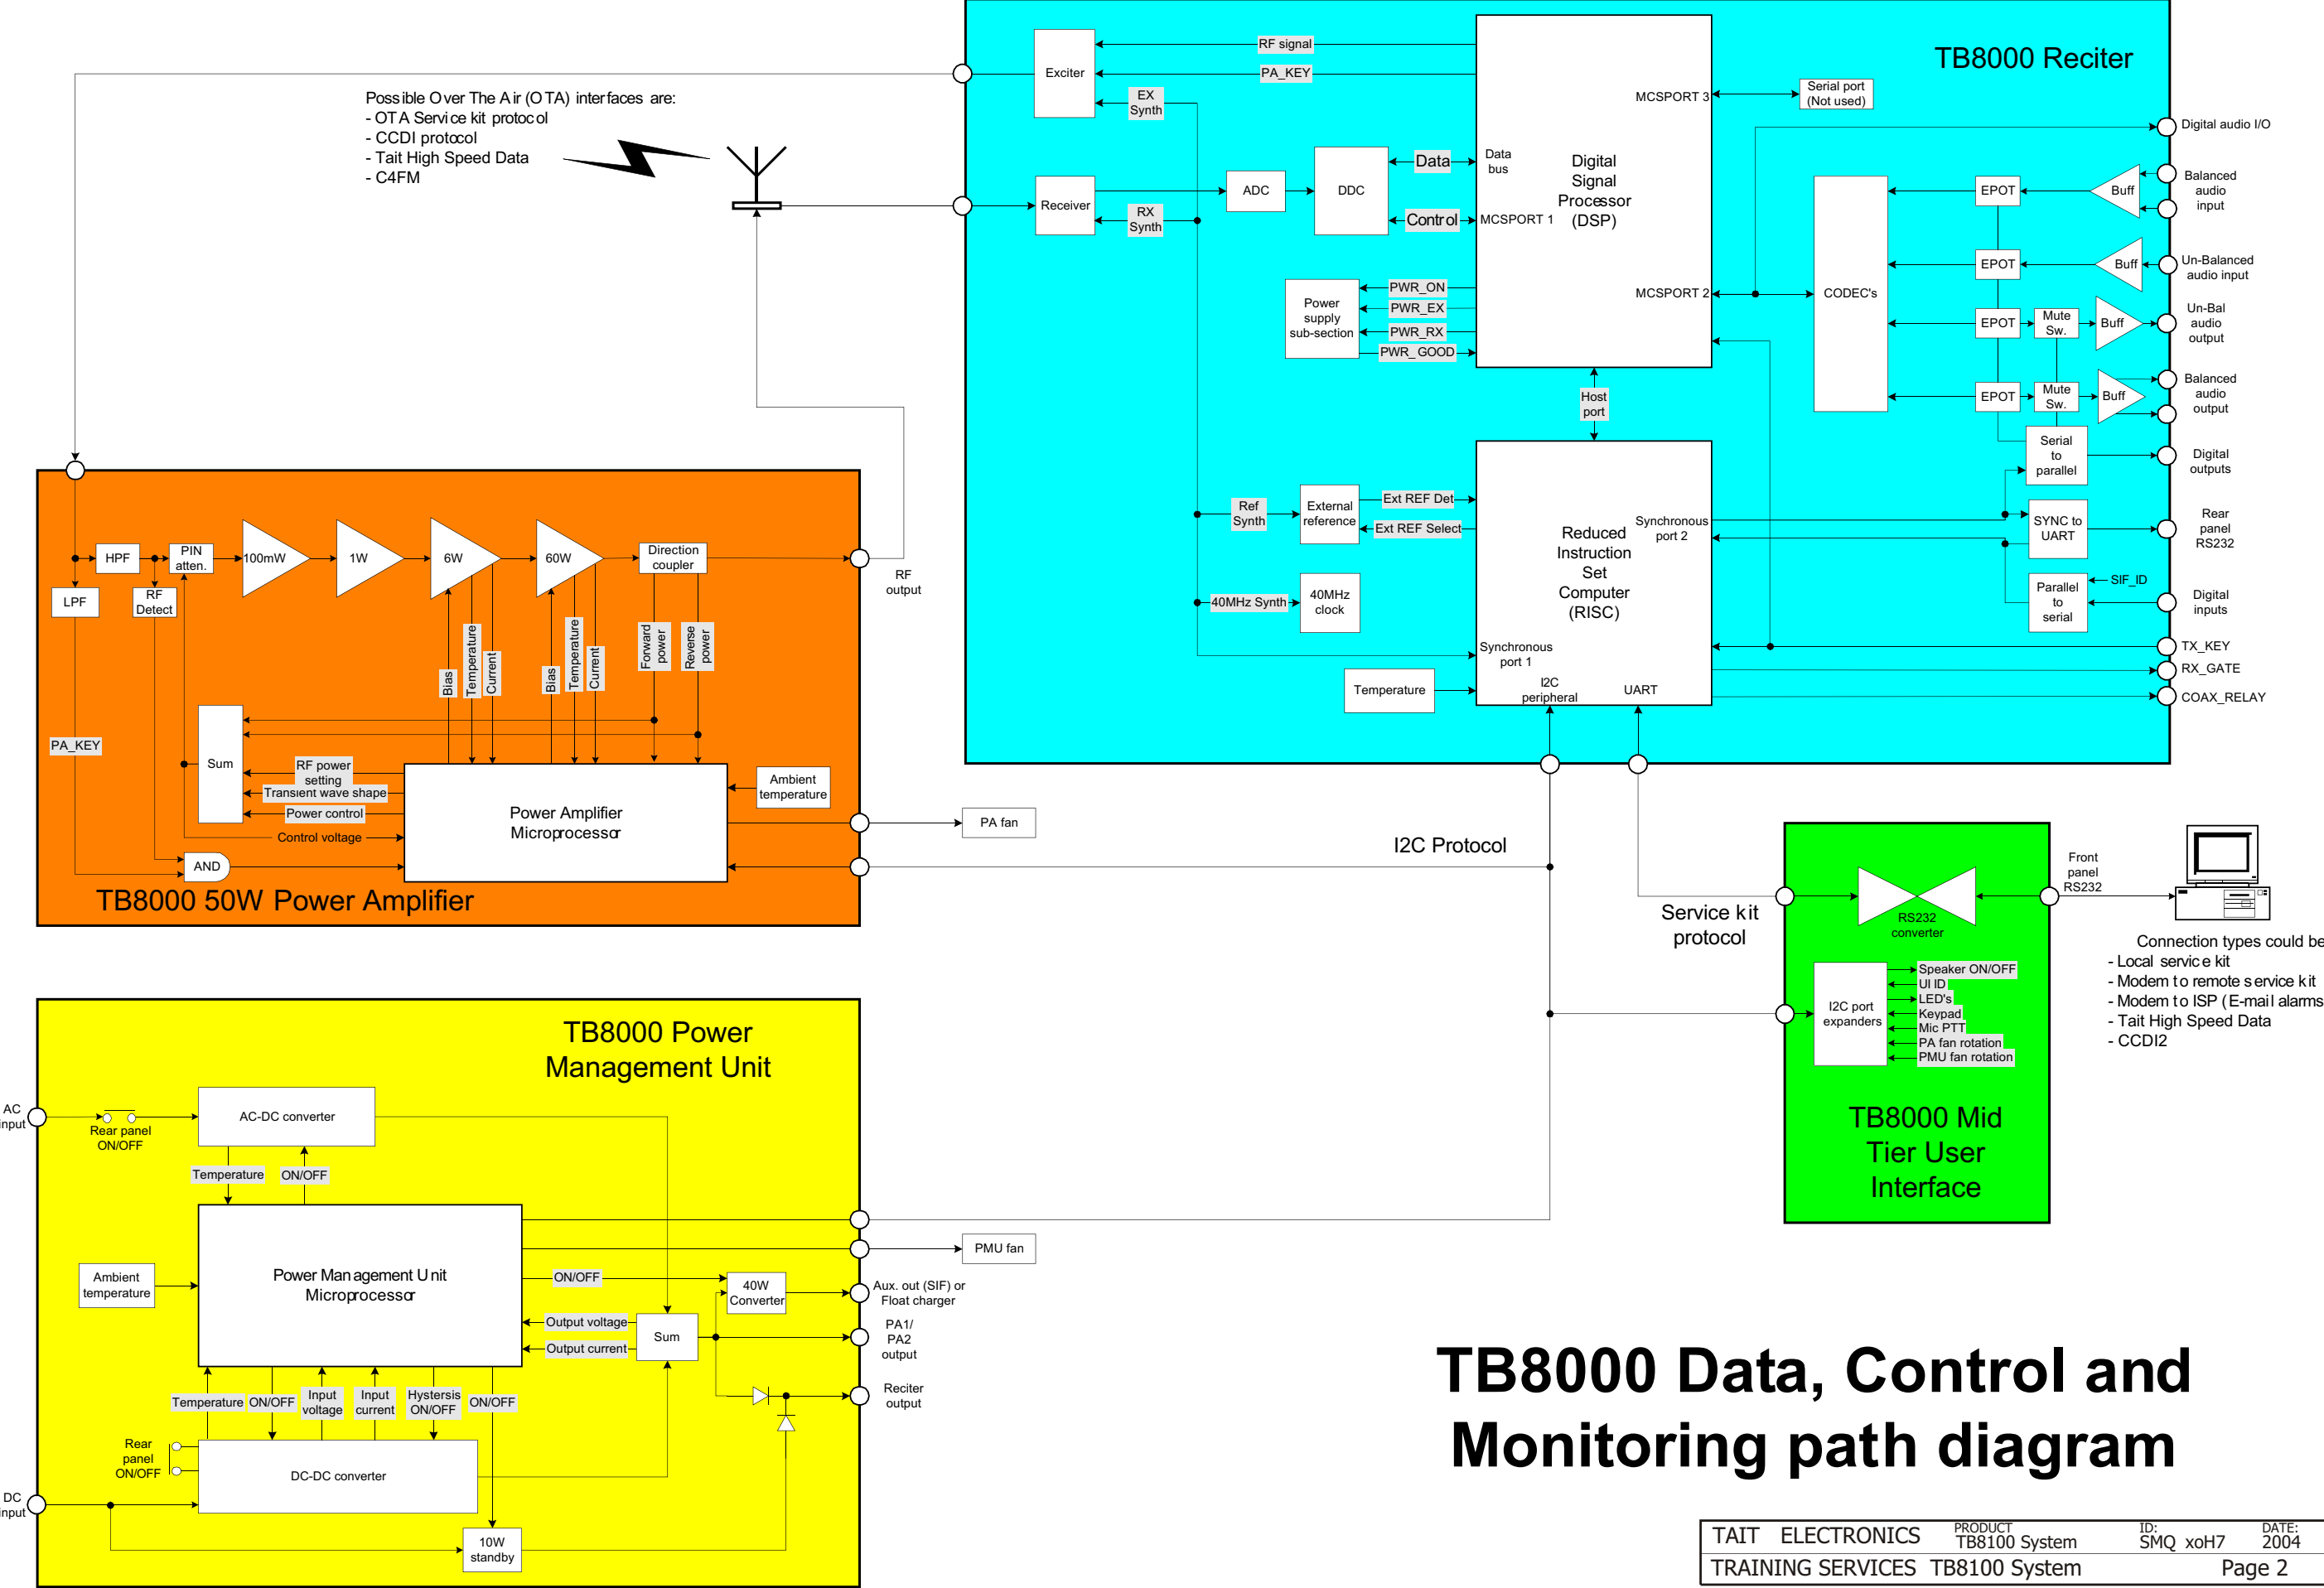

TB8000 Signal Path Diagram

TB8000 Data, Control and Monitoring path diagram